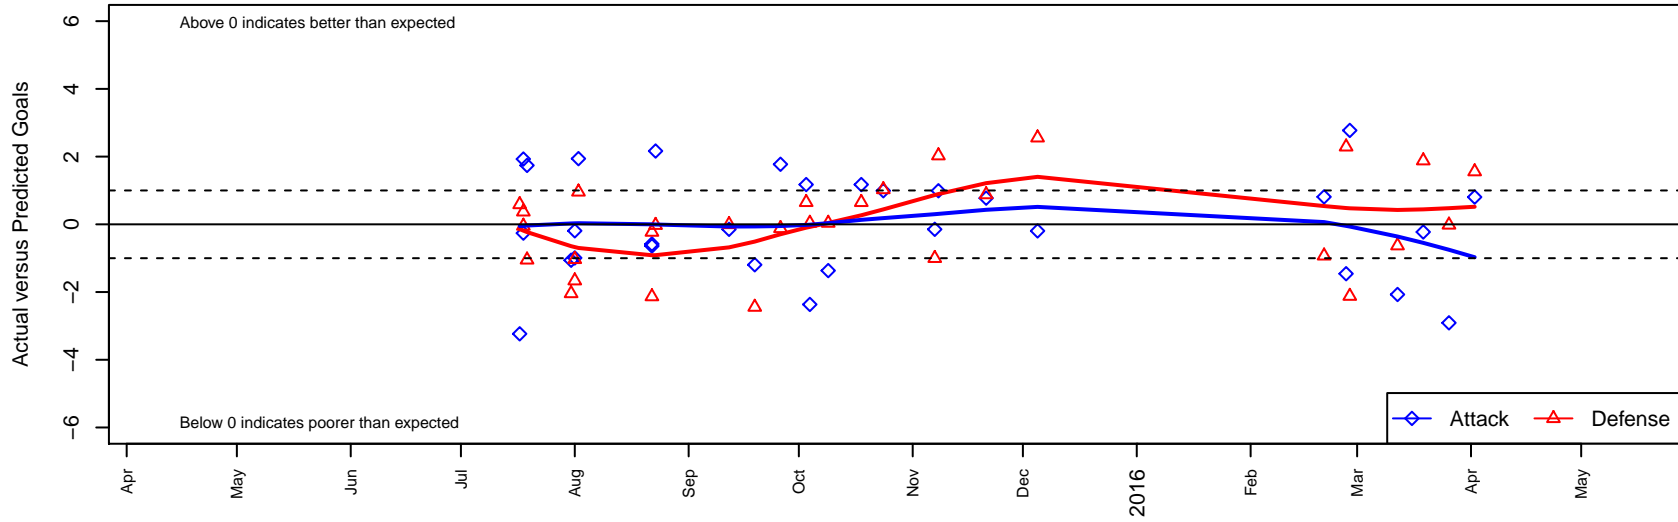

FME Fusion G04

Fife Milton Edgewood
 Fife, WA
 G04 total strength=411
 attack=0.34 defense=0.2
 fall league = PSPL Classic 1 U11
 spr league = Spr PSPL Classic 1 U11

alt names used:
 FME Fusion '04
 FME Fusion '04
 FME Fusion '04 (FMEJSC)
 FME Fusion G'04
 FME Fusion '04

Venues played:
 2015 KITG GU11 Red
 2015 Blast Off GU11 9v9
 2015 Island Cup GU11 Gold
 2015 PSPL Classic 1 U11
 2015 Spr PSPL Classic 1 U11

FME Fusion G04
 Dots are actual minus expected GF (blue circles) and GA (red triangles).
 Blue line is smoothed change in attack strength. Red is smoothed change in defense strength.

**attack and defense variance (black dot)
relative to other teams
and top 10 in region**

**attack and defense rating
relative to others at age
and all opponents in last 13 months**

Performance relative to 13 month average