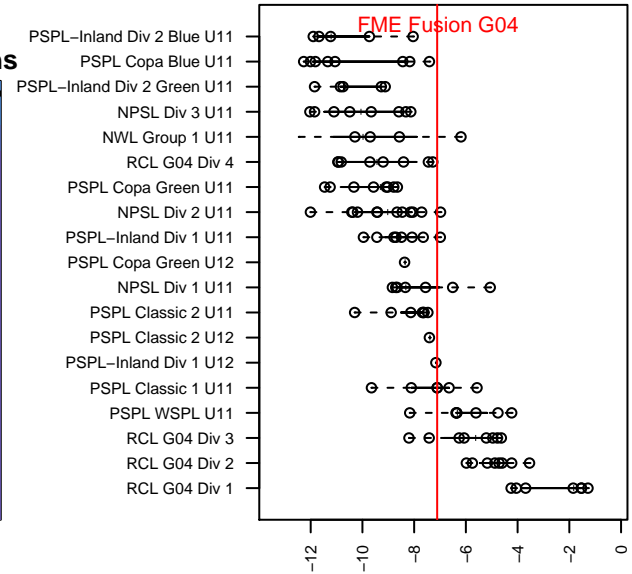

FME Fusion G04

Fife Milton Edgewood
 Fife, WA
 G04 total strength=411
 attack=0.34 defense=0.2
 fall league = PSPL Classic 1 U11
 spr league = Spr PSPL Classic 1 U11

alt names used:
 FME Fusion '04
 FME Fusion '04
 FME Fusion '04 (FMEJSC)
 FME Fusion G'04
 FME Fusion '04

Venues played:
 2015 KITG GU11 Red
 2015 Blast Off GU11 9v9
 2015 Island Cup GU11 Gold
 2015 PSPL Classic 1 U11
 2015 Spr PSPL Classic 1 U11

FME Fusion G04
 Dots are actual minus expected GF (blue circles) and GA (red triangles).
 Blue line is smoothed change in attack strength. Red is smoothed change in defense strength.

**attack and defense variance (black dot)
relative to other teams
and top 10 in region**

**attack and defense rating
relative to others at age
and all opponents in last 13 months**

Performance relative to 13 month average